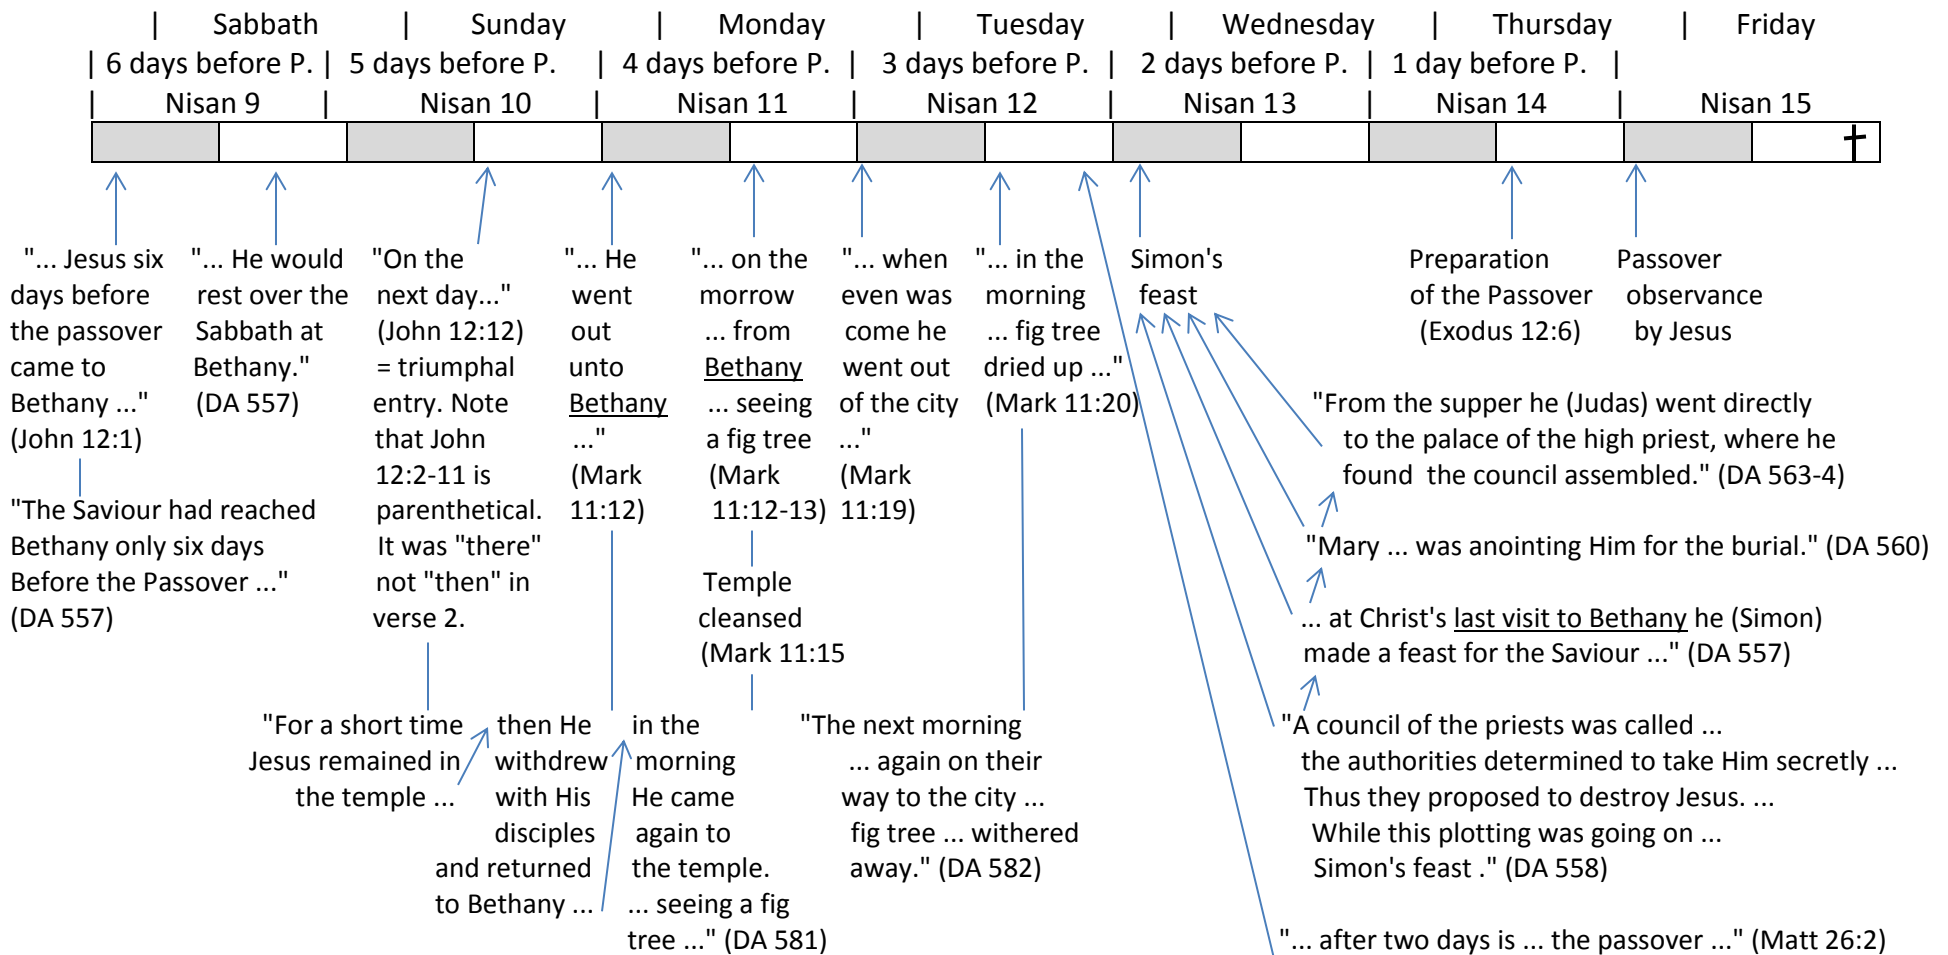

Ellen White and the Timing of Simon's Feast

Ellen White shows that Simon's feast was on Tuesday evening as she calls it "Christ's last visit to Bethany." It could not have been earlier.